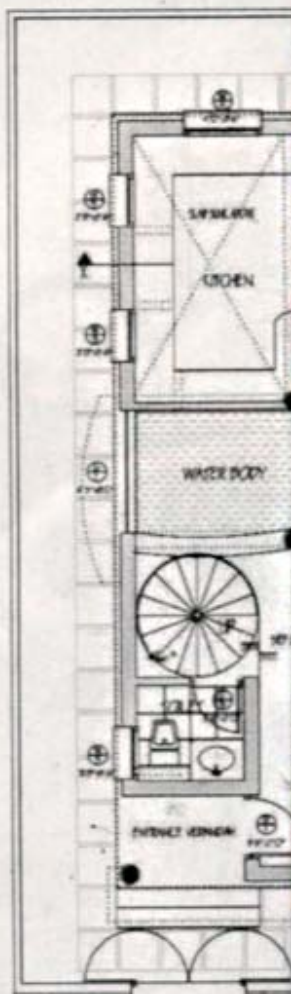

MADE IN CHENNAI

This fortnightly column will showcase interesting houses in Chennai. Houses known for innovation, comfort, user's concern and appeal will be featured

Small plot and large requirements apparently look like a mismatch. But one of the design challenges is to accommodate the most in the least. Build an efficiently working house that is climatically comfortable and aesthetically appealing is every designer's ambition and clients wish. All this happens in Bieber's house, says Sriram Ganapati and K.S. Money, the two Chennai based architects.

This house designed for Prasanna and Andreas Bieber and their two school going

children, is located near rusoolam, Chennai. north-facing plot measuring 1800 sqft and in this, a unique house measuring 1500 sq.ft was designed.

The double height space in the middle with a water body anchors the house, and a wind tunnel allows a constant breeze to flow through. The highlight of this house is the shallow sump in the central space, say the architects. This sump receives rainwater pumped from the borewell through a filter and it cools the land breeze. The rooms are arranged on the